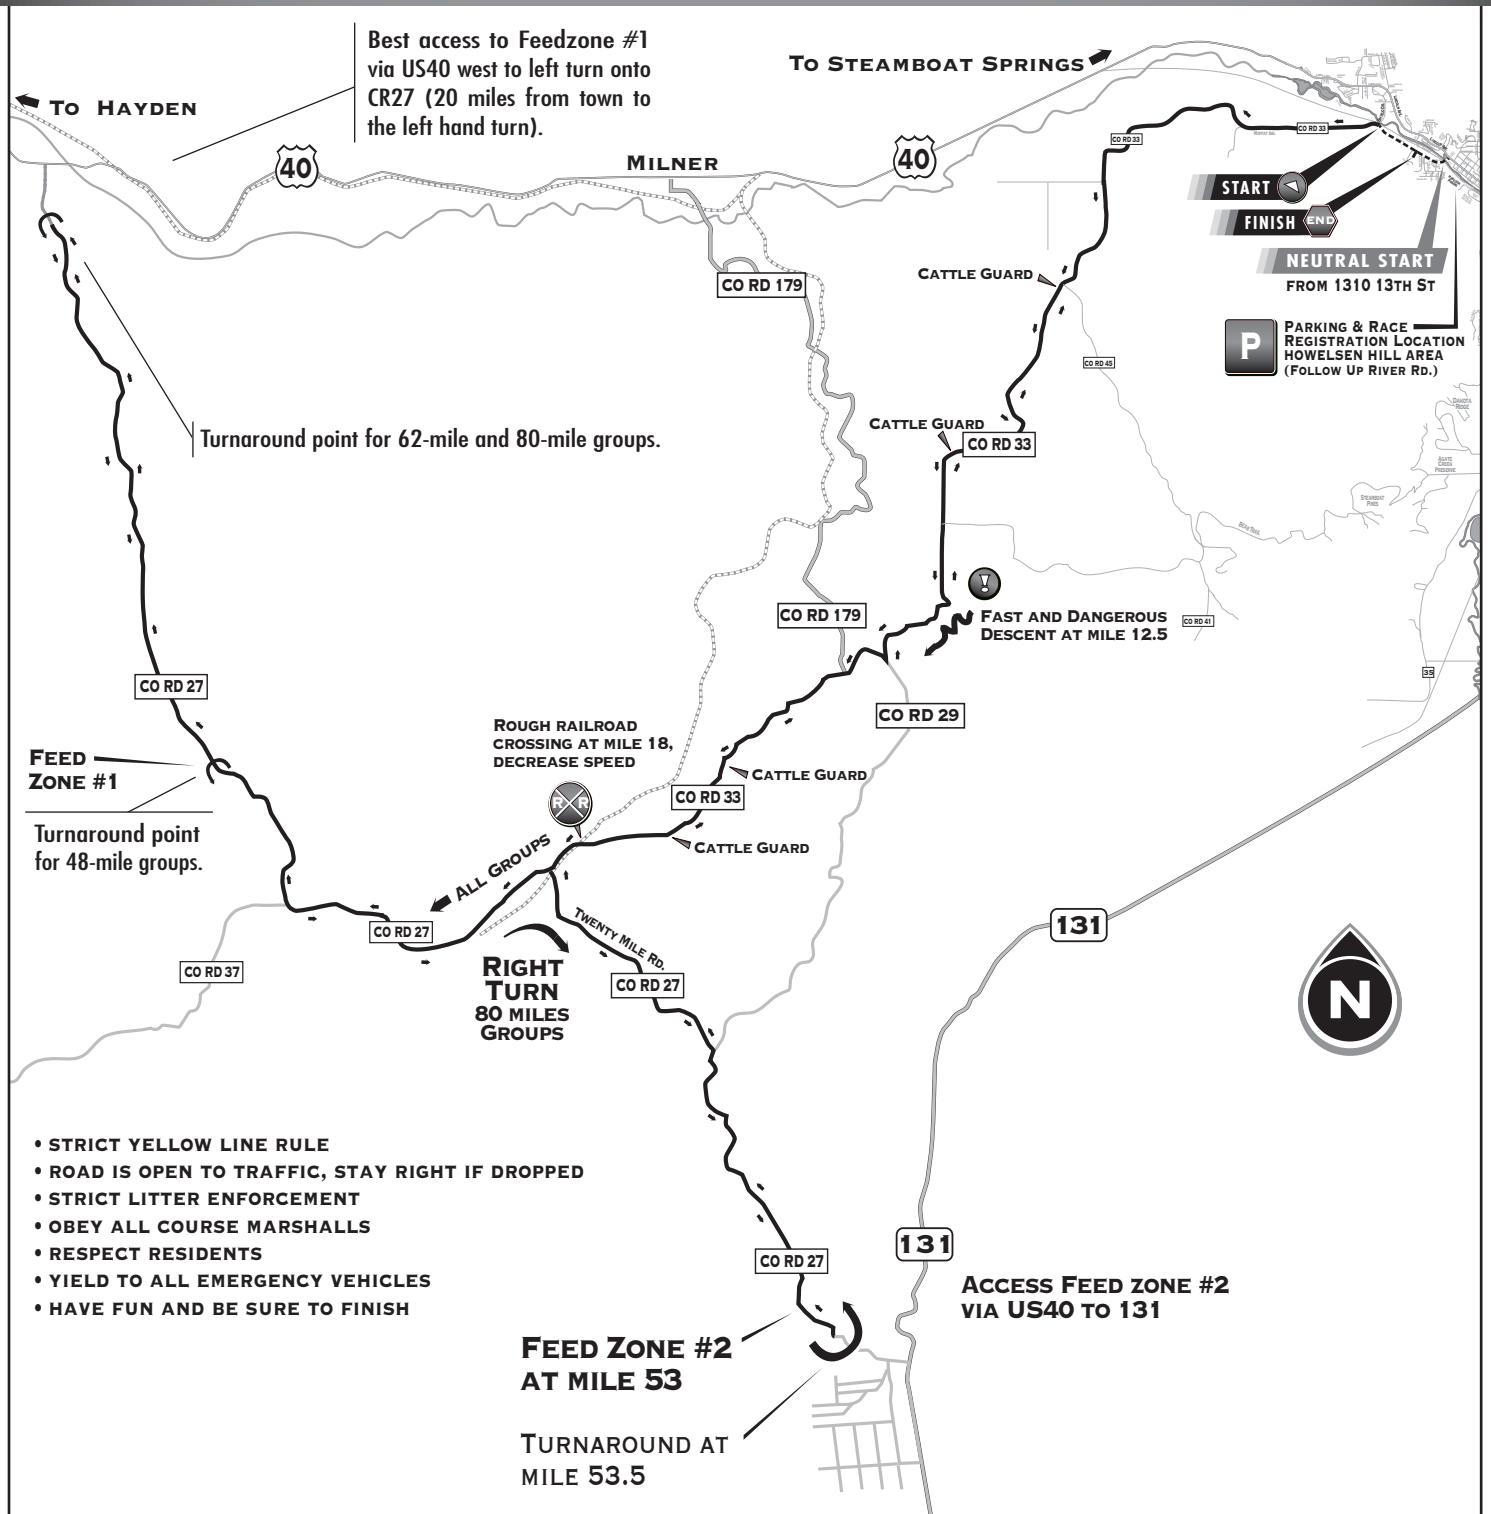

TSTAGE 2: MOOTS ROAD RACE
DATE: SEPTEMBER 4TH, 2016

- STRICT YELLOW LINE RULE
- ROAD IS OPEN TO TRAFFIC, STAY RIGHT IF DROPPED
- STRICT LITTER ENFORCEMENT
- OBEY ALL COURSE MARSHALLS
- RESPECT RESIDENTS
- YIELD TO ALL EMERGENCY VEHICLES
- HAVE FUN AND BE SURE TO FINISH